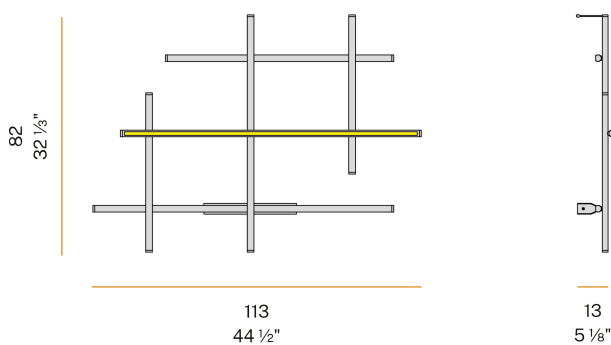

Technical drawing